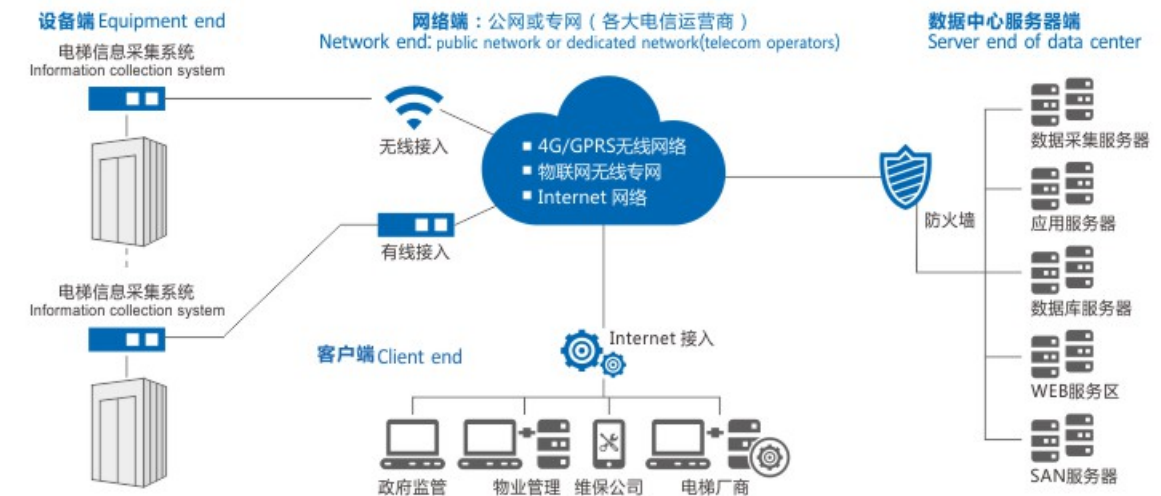

### 产业升级

恒达富士电梯引领传统电梯产业升级，借助互联网信息技术的发展，重塑产业新形态，促使互联网深度融合传统电梯产业。

### Industrial upgrading

HENGDA FUJI Elevator leads the upgrading of traditional elevator industry, rebuilds new industrial shape by development of internet information technology, and promotes further integration of traditional elevator industry.

### 颠覆品牌

恒达富士电梯在中国及市场将全面实施“互联网+”的运营策略，颠覆市场品牌认知，为您提供更安全、更高效、更舒适的电梯乘坐空间。

### Overturn brand

HENGDA FUJI Elevator implements comprehensively Internet + operation in Chinese and global market, overturns marketing brand recognition, and provides you safer, more efficient and more comfortable elevator taking experience.